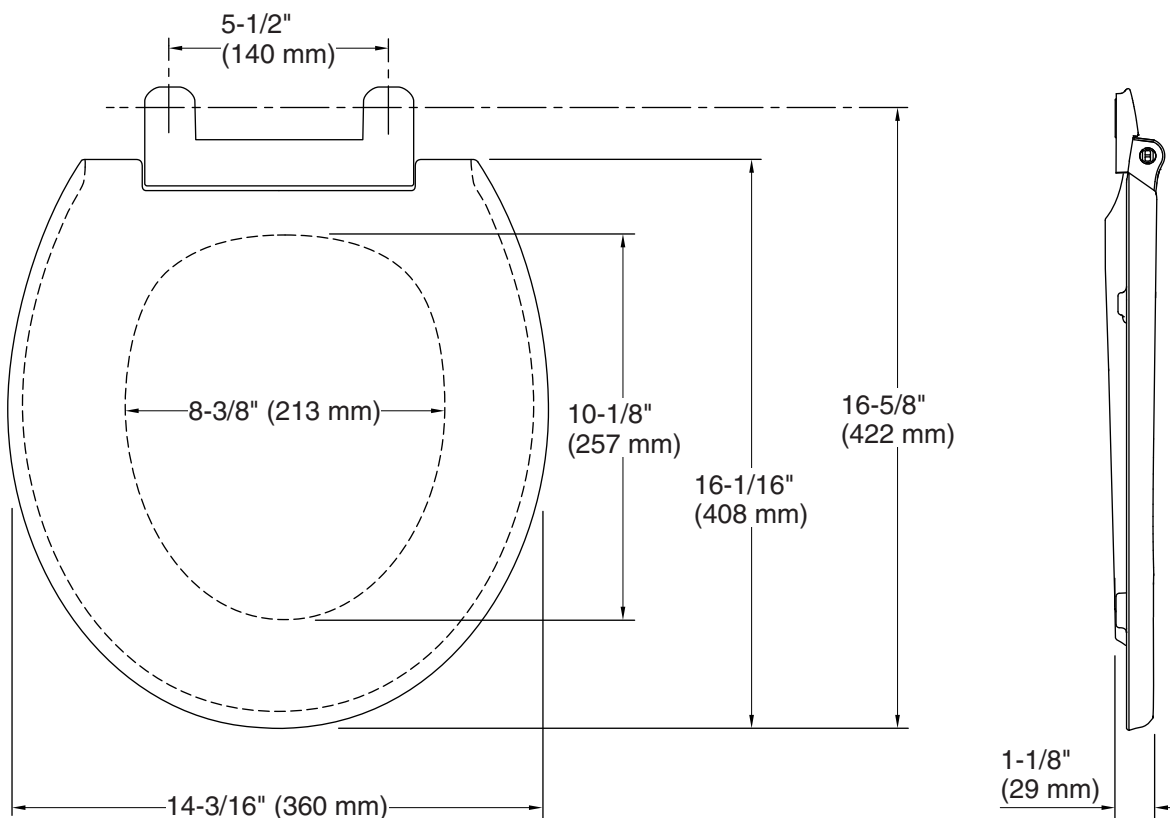

Technical Information

All product dimensions are nominal.

Seat shape type: Round-front
Seat front type: Closed-front
Seat-mounting holes:

Notes

Install this product according to the installation guide.